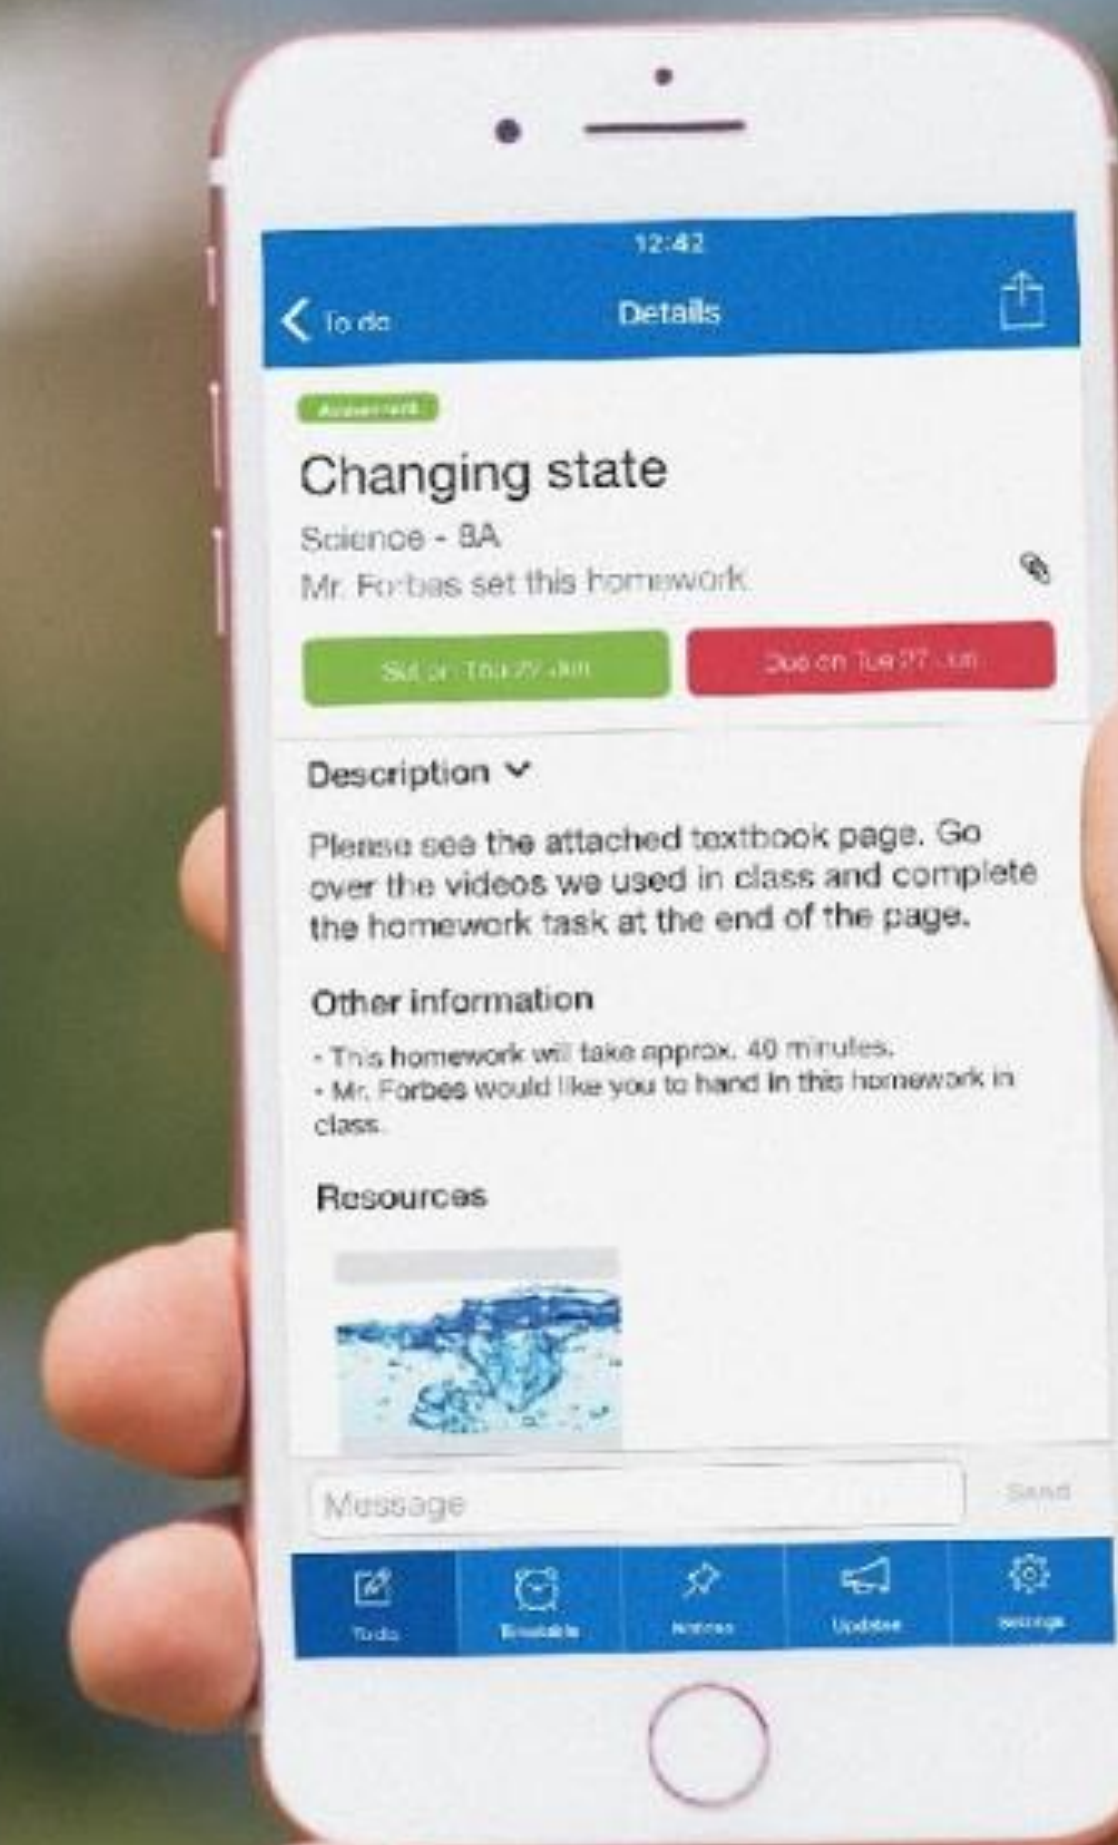

Show My Homework

A powerfully simple online homework software accessible on desktop, tablet or mobile. Teachers can create and set engaging homework and students can submit online and parents can track details and deadlines.

- 90% Increased student engagement
- 100% Homework setting consistency
- 95% Time saved tracking and monitoring homework
- 95% Customer support satisfaction