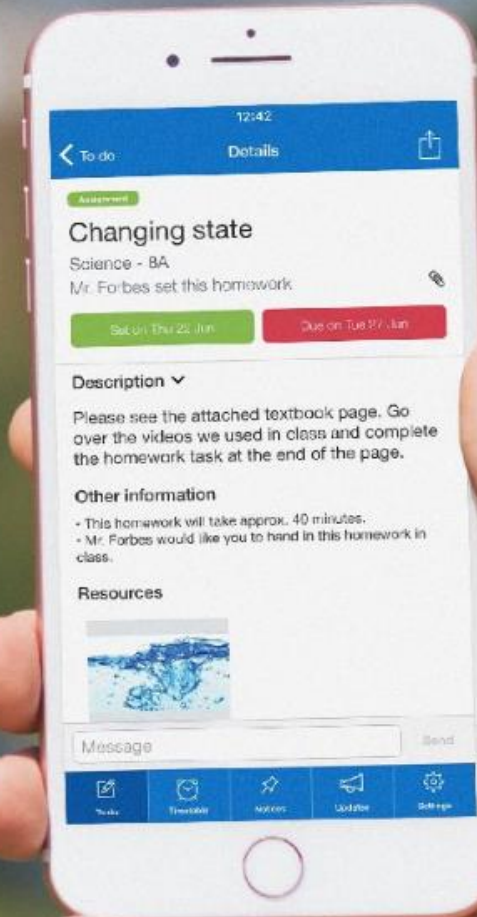

# What is Show My Homework

Homework on your computer, phone and tablet!

A to-do list organises all your work for you.

Helps you manage your homework from wherever you are.

# How Show My Homework can Help You

A young man and woman are walking away from the camera on a paved path. The man is on the left, wearing a light-colored shirt and dark trousers, carrying a brown messenger bag. The woman is on the right, wearing a white shirt and a dark skirt, carrying a black backpack. They are walking towards a large, modern building with a glass facade and a prominent staircase. The path is bordered by a metal railing on the left and a large, leafy tree on the right. The sky is clear and blue.

Keeping your homework organised

Sends you reminders for when homework is due

Helps show you how much homework you have

Keeps you up to date when you're away from school

No need to write your homework down before leaving class

# Homework Description

Your homework tasks are clearly laid out in Show My Homework with all the information you need to complete them.