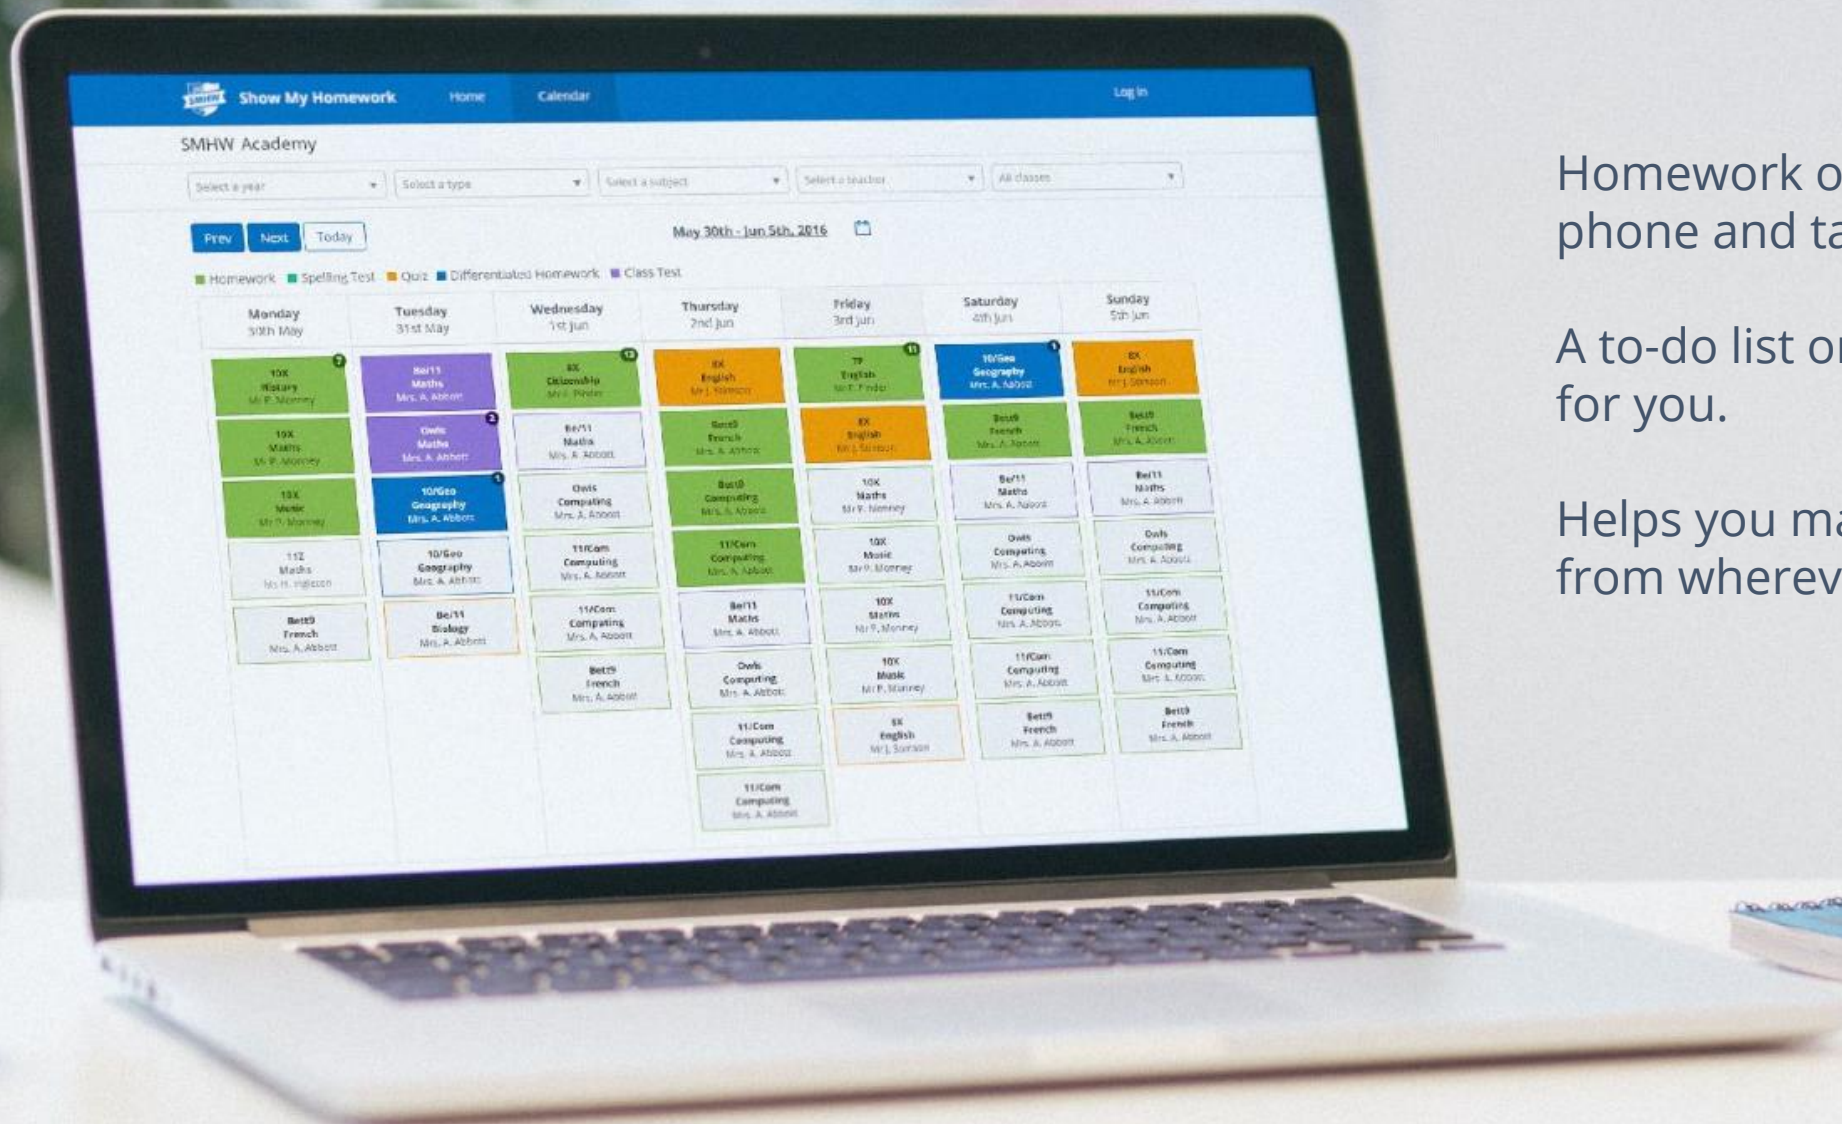

# A Student's Guide to Show My Homework

**satchel:**  
Together through education

# What is Show My Homework

Homework on your computer, phone and tablet!

A to-do list organises all your work for you.

Helps you manage your homework from wherever you are.

# How Show My Homework can Help You

A young man and woman are walking away from the camera on a paved path. The man is on the left, wearing a light-colored shirt and dark trousers, carrying a brown messenger bag. The woman is on the right, wearing a white shirt and a dark skirt, carrying a black backpack. They are walking towards a large, modern building with a glass facade and a prominent staircase. The path is bordered by a metal railing on the left and a large, leafy tree on the right. The sky is clear and blue.

Keeping your homework organised

Sends you reminders for when homework is due

Helps show you how much homework you have

Keeps you up to date when you're away from school

No need to write your homework down before leaving class