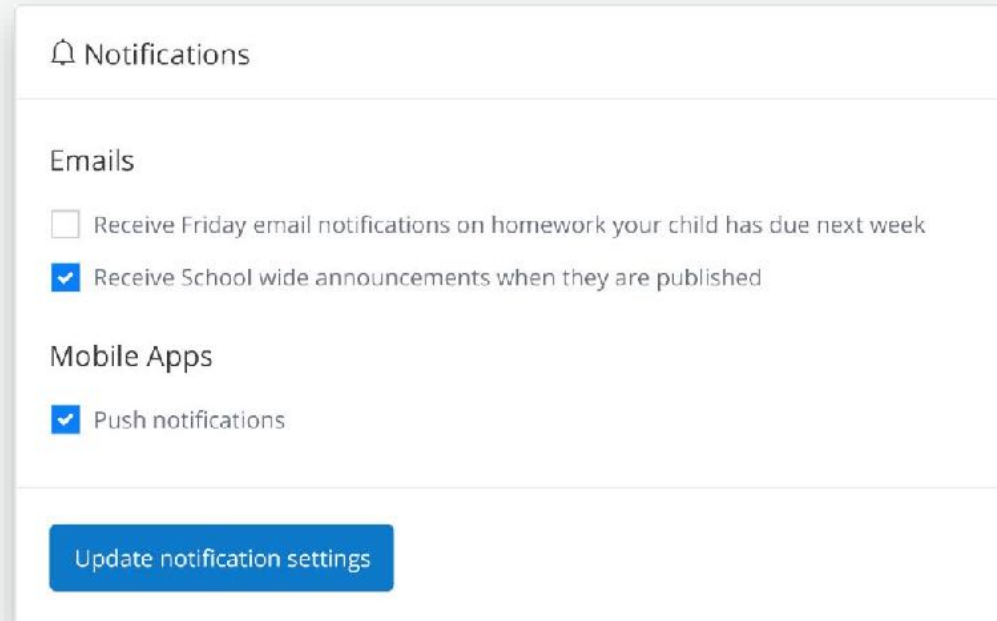

In Settings, you can manage notifications