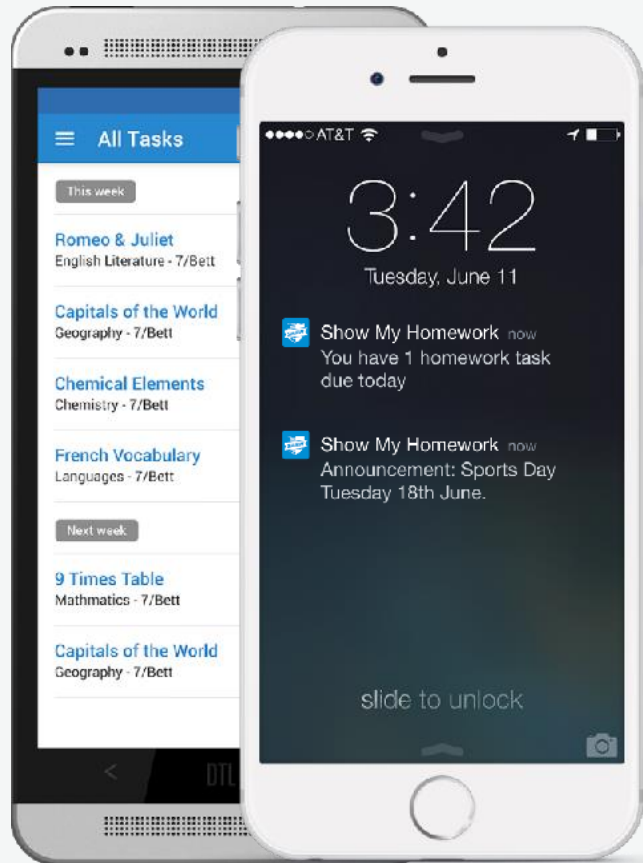

Get Notified